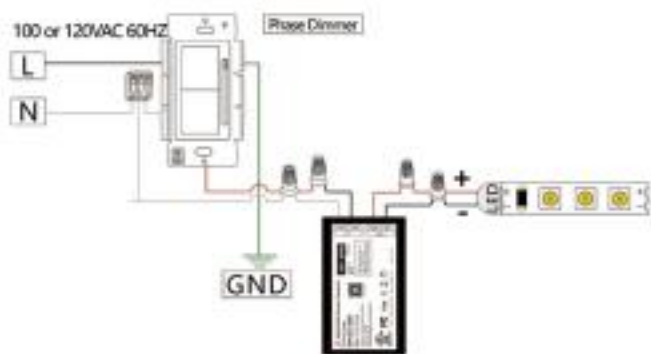

SET- XXYYJ

dry,damp,wet

DC 12V 24V , 60W 96W 120W 180W 192W 288W
Built-in Junction Box
Metal Housing

Model 型号	Cover Material 外壳材质	Output Voltage 输出电压 (Vdc)	Output Current 输出电流 (Amp)	Output power 输出功率 (Watt)	Product Size 尺寸 (mm)	N/W 净重 (g)	
SET-12060A	Aluminum(IP67)	12V	5.0A	60W	72*39*22.5	160	
SET-24060A		24V	2.5A	60W	72*39*22.5	160	
SET-24096A		24V	4.0A	96W	84*40*25	160	
LED Electronic Transformer Paired with separate Junction Box							
SET-12060B	Aluminum	12V	5A	60W	106*89*33.5	350	
SET-24060B		24V	2.5A	60W	106*89*33.5	350	
SET-24096B		24V	4A	96W	106*89*33.5	350	
LED Electronic Transformer & Junction Box combined together (2 in 1)							
SET-12060J	Metal Housing (NEMA 4X)	12V	5A	60W	128*120.5*42	800	
SET-24060J		24V	2.5A	60W	128*120.5*42	800	
SET-24096J		24V	4A	96W	128*120.5*42	800	
SET-12120J		12V	10A	120W	188*120.5*42	1100	
SET-24120J		24V	5A	120W	188*120.5*42	1100	
SET-12150J		12V	12.5A	150W	188*120.5*42	1100	
SET-24150J		24V	6.25A	150W	188*120.5*42	1100	
SET-12200J		12V	16.67A	200W	188*120.5*42	1100	
SET-24200J		24V	8.33A	200W	188*120.5*42	1100	
SET-12300J		12V	25A	300W	258*120.5*42	1500	
SET-24300J		24V	12.5A	300W	258*120.5*42	1500	
High Power Class 2 120W-288W							
SET-12120J		Metal Housing (NEMA 4X)	12V	5A*2	60W*2	188*120.5*42	1100
SET-12180J	12V		5A*3	60W*3	258*120.5*42	1500	
SET-24192J	24V		4A*2	96W*2	188*120.5*42	1100	
SET-24288J	24V		4A*3	96W*3	258*120.5*42	1500	

Wiring Diagram

接线图

High Power Class 2 (e.g.: 288W)