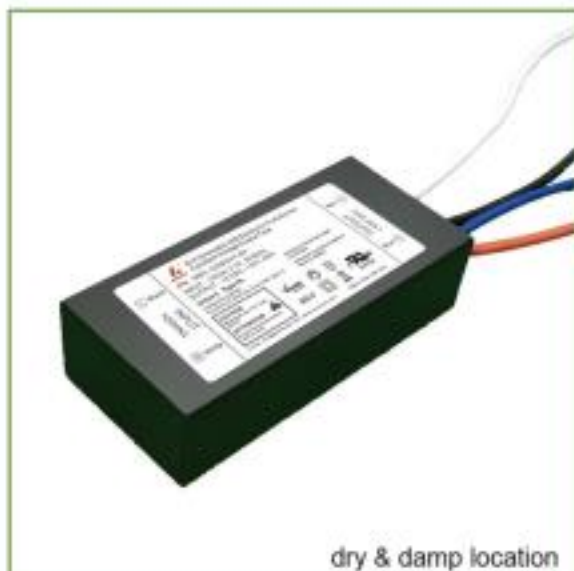

ELV/MLV/Triac Dim Constant Voltage

ELV/MLV/Triac Dim Constant Voltage LED Electronic Transformer

ELV/MLV/可控硅调光恒压LED电子变压器

Features

特性

- | | |
|--|--|
| <ul style="list-style-type: none"> ● Dimming Mode: Triac/ ELV/ MLV dimming ● 120Vac Input, 0-100% Dimming Range ● THD<20%@120V Max. load ● Build in active PFC, typical power factor=0.98 ● Super low loading request, works perfect at 20-100% load. ● Short-circuit, over-load protection. ● Aluminum housing, for dry,damp,wet ● UL, FCC, Class 2, Type HL, 5 years warranty ● Compatible with popular dimmers in the market, ● Lutron-CL, Diva series and so on | <p>调光方式: Triac/ELV/MLV调光</p> <p>120Vac 输入, 0-100%调光范围</p> <p>THD<20%@120V Max. 加载</p> <p>内置有源PFC, 典型功率因数=0.98</p> <p>超低负载要求, 20-100%负载下完美运行。</p> <p>短路、过载保护。</p> <p>铝制外壳, 适用于干燥、潮湿的地方</p> <p>UL、FCC、2类、Type HL、5年质保</p> <p>兼容市场上流行的调光器, Lutron-CL、Diva系列等</p> |
|--|--|

Optional Shell

可选外壳

SET- XXYYA

dry & damp location

DC 12V 24V , 60W 96W
Aluminum IP67

SET- XXYYB

dry & damp location

DC 12V 24V , 60W 96W
Aluminum