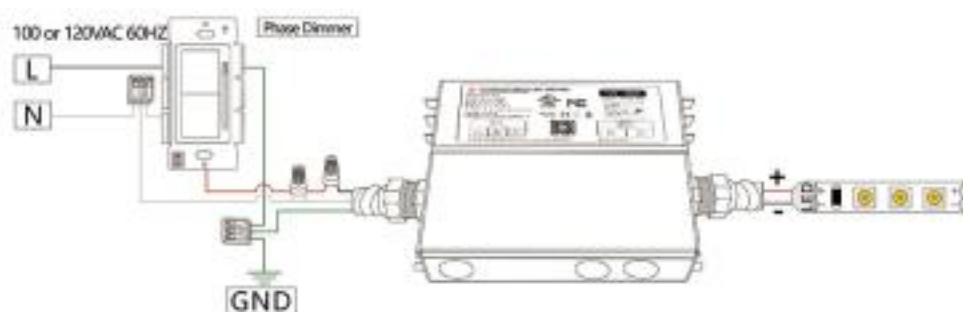

Optional Shell

可选外壳

SET- XXYYA

dry & damp location

DC 12V 24V , 60W 96W
Aluminum IP67

SET- XXYYB

dry & damp location

DC 12V 24V , 60W 96W
Aluminum

SET- XXYYJ

dry,damp,wet

DC 12V 24V , 60W 96W 120W 180W 192W 288W
Built-in Junction Box
Metal Housing

Model 型号	Cover Material 外壳材质	Output Voltage 输出电压 (Vdc)	Output Current 输出电流 (Amp)	Output power 输出功率 (Watt)	Product Size 尺寸 (mm)	N/W 净重 (g)	
SET-12060A	Aluminum(IP67)	12V	5.0A	60W	72*39*22.5	160	
SET-24060A		24V	2.5A	60W	72*39*22.5	160	
SET-24096A		24V	4.0A	96W	84*40*25	160	
LED Electronic Transformer Paired with separate Junction Box							
SET-12060B	Aluminum	12V	5A	60W	106*89*33.5	350	
SET-24060B		24V	2.5A	60W	106*89*33.5	350	
SET-24096B		24V	4A	96W	106*89*33.5	350	
LED Electronic Transformer & Junction Box combined together (2 in 1)							
SET-12060J	Metal Housing (NEMA 4X)	12V	5A	60W	128*120.5*42	800	
SET-24060J		24V	2.5A	60W	128*120.5*42	800	
SET-24096J		24V	4A	96W	128*120.5*42	800	
SET-12120J		12V	10A	120W	188*120.5*42	1100	
SET-24120J		24V	5A	120W	188*120.5*42	1100	
SET-12150J		12V	12.5A	150W	188*120.5*42	1100	
SET-24150J		24V	6.25A	150W	188*120.5*42	1100	
SET-12200J		12V	16.67A	200W	188*120.5*42	1100	
SET-24200J		24V	8.33A	200W	188*120.5*42	1100	
SET-12300J		12V	25A	300W	258*120.5*42	1500	
SET-24300J		24V	12.5A	300W	258*120.5*42	1500	
High Power Class 2 120W-288W							
SET-12120J		Metal Housing (NEMA 4X)	12V	5A*2	60W*2	188*120.5*42	1100
SET-12180J	12V		5A*3	60W*3	258*120.5*42	1500	
SET-24192J	24V		4A*2	96W*2	188*120.5*42	1100	
SET-24288J	24V		4A*3	96W*3	258*120.5*42	1500	

Wiring Diagram

接线图

High Power Class 2 (e.g.: 288W)